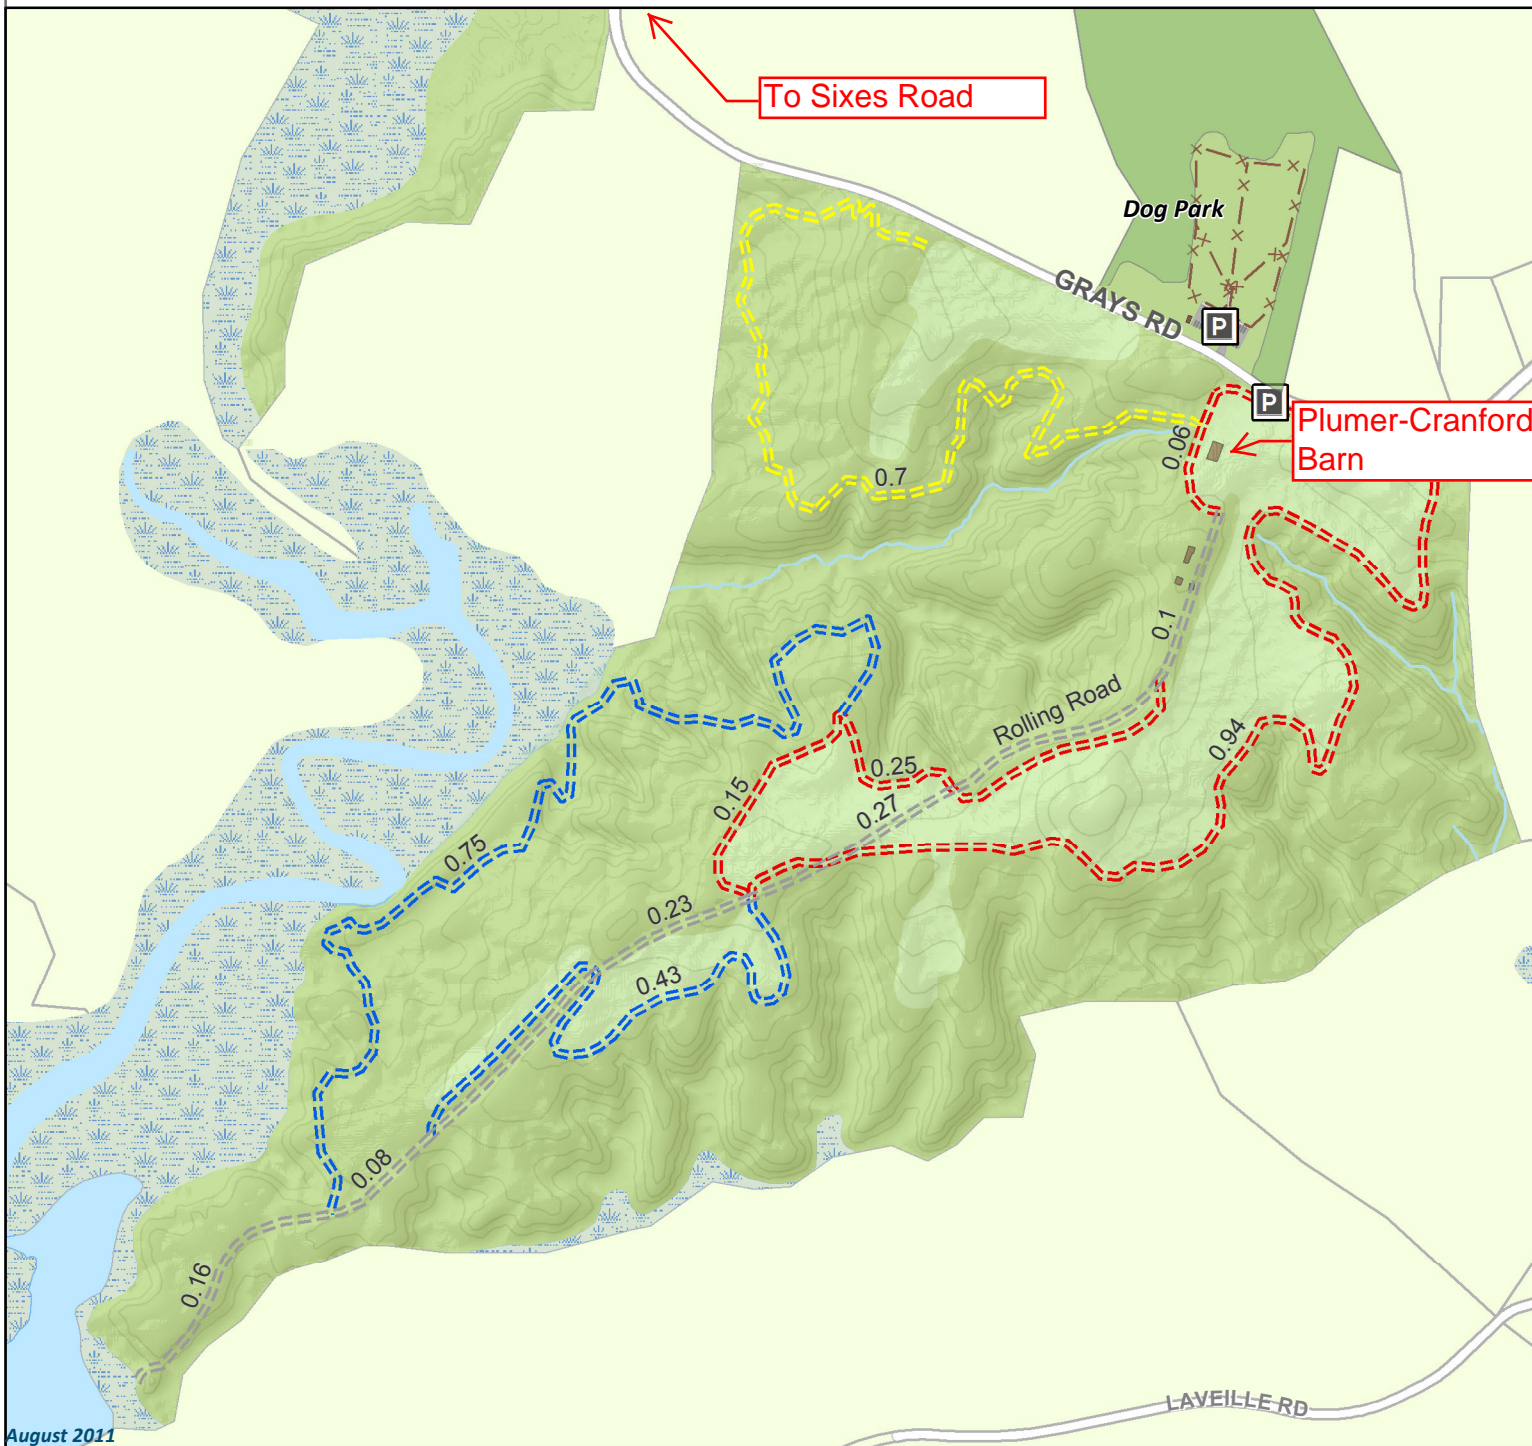

# The Riding Trails at Biscoe Gray

2695 Grays Road  
Prince Frederick, Maryland

Division of Natural Resources  
Department of General Services  
Calvert County Government

- ==== Blue 1.2 miles
- ==== Red 1.4 miles
- ==== Yellow .7 miles
- ==== Rolling Road 1 mile